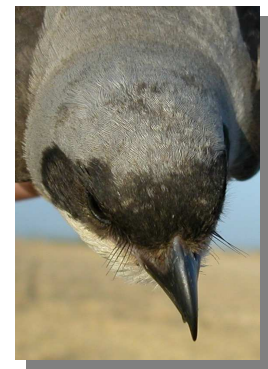

402 Lesser Grey Shrike

Put your logo here

Lesser Grey Shrike. Summer. Female (11-VII).

Southern Grey Shrike

LESSER GREY SHRIKE (*Lanius minor*)

IDENTIFICATION

19-21 cm. Grey upperparts; underparts with pinkish tinge; grey head with dark band on forehead; dark wings with white patch on base of primaries.

SEXING

In **breeding** plumage, **male** with band on forehead deep black; **female** with band on forehead black with some grey feathers. **Juveniles** cannot be sexed using plumage characters.

CAUTION: in **autumn**, after **postbreeding** moult, sexing is difficult since **males** can have grey feathers on forehead.

Lesser Grey Shrike. Pattern of wing, head and forehead.

SIMILAR SPECIES

Southern Grey Shrike is similar, but with bigger size; smaller white patch on wing; with white supercilium and without a black band on forehead.

Lesser Grey Shrike. Summer. Sexing. Pattern of forehead: left male; right female.

402 Lesser Grey Shrike

Put your logo here

AGEING

3 types of age can be recognized:

Juvenile with fresh plumage; upperparts barred dark grey; band on forehead grey.