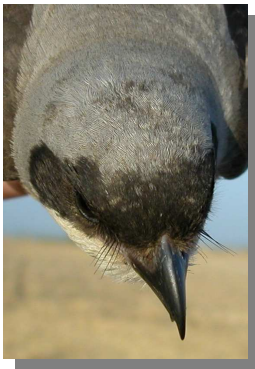

Lesser Grey Shrike. Pattern of wing, head and forehead.

SIMILAR SPECIES

Southern Grey Shrike is similar, but with bigger size; smaller white patch on wing; with white supercilium and without a black band on forehead.

Lesser Grey Shrike. Summer. Sexing. Pattern of forehead: left male; right female.

402 Lesser Grey Shrike

Put your logo here

AGEING

3 types of age can be recognized:

Juvenile with fresh plumage; upperparts barred dark grey; band on forehead grey.

1st year with fresh flight feathers; similar plumage than **juveniles** but lacking grey barred.

Adult with worn plumage; upperparts uniform grey; band on forehead black.

Lesser Grey Shrike. Ageing. Pattern of forehead: left adult female; right juvenile.