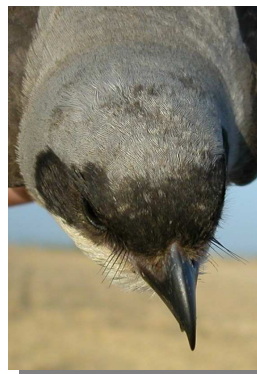

PHENOLOGY

I	II	III	IV	V	VI	VII	VIII	IX	X	XI	XII

STATUS IN ARAGON

Summer visitor. Very scarce breeder in Eastern Huesca.

Lesser Grey Shrike. Summer. Female: head pattern (11-VII).

Lesser Grey Shrike. Summer. Female: pattern of forehead (11-VII).