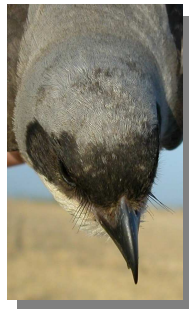

402 Lesser Grey Shrike

Put your logo here

Lesser Grey Shrike. Summer. Female (11-VII).

Southern Grey Shrike

LESSER GREY SHRIKE (*Lanius minor*)

IDENTIFICATION

19-21 cm. Grey upperparts; underparts with pinkish tinge; grey head with dark band on forehead; dark wings with white patch on base of primaries.

SEXING

In **breeding** plumage, **male** with band on forehead deep black; **female** with band on forehead black with some grey feathers. **Juveniles** cannot be sexed using plumage characters.

CAUTION: in **autumn**, after **postbreeding** moult, sexing is difficult since **males** can have grey feathers on forehead.

Lesser Grey Shrike. Pattern of wing, head and forehead.

SIMILAR SPECIES

Southern Grey Shrike is similar, but with bigger size; smaller white patch on wing; with white supercilium and without a black band on forehead.