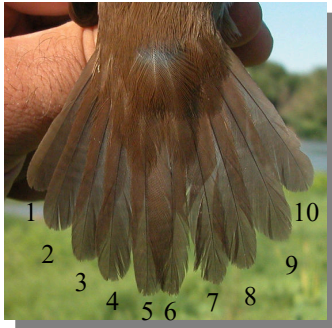

353a Identification Sylviidae

Put your logo here

IDENTIFICATION OF CETTI'S WARBLER (*Cettia cetti*), SAVI'S WARBLER (*Locustella luscinioides*) AND EURASIAN REED WARBLER (*Acrocephalus scirpaceus*)

ALL AGES

All ages can be separated by tail pattern and bristles near the base of bill.

Eurasian Reed Warbler: with bristles near the base of bill; squared tail with twelve feathers.

Cetti's Warbler: with bristles near the base of bill; rounded tail with ten feathers.

Savi's Warbler: without bristles near the base of bill; rounded tail with twelve feathers.