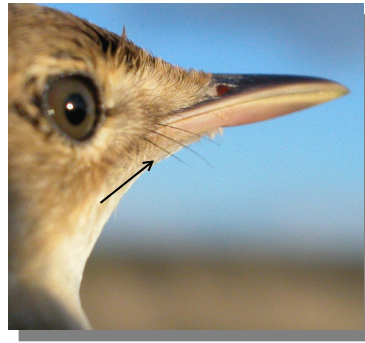

353a Identification Sylviidae

Put your logo here

IDENTIFICATION OF CETTI'S WARBLER (*Cettia cetti*), SAVI'S WARBLER (*Locustella luscinioides*) AND EURASIAN REED WARBLER (*Acrocephalus scirpaceus*)

ALL AGES

All ages can be separated by tail pattern and bristles near the base of bill.

Eurasian Reed Warbler: with bristles near the base of bill; squared tail with twelve feathers.

Cetti's Warbler: with bristles near the base of bill; rounded tail with ten feathers.

Savi's Warbler: without bristles near the base of bill; rounded tail with twelve feathers.