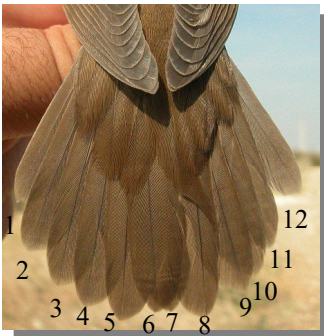

353a Identification Sylviidae

Put your logo here

IDENTIFICATION OF CETTI'S WARBLER (*Cettia cetti*), SAVI'S WARBLER (*Locustella luscinioides*) AND EURASIAN REED WARBLER (*Acrocephalus scirpaceus*)

ALL AGES

All ages can be separated by tail pattern and bristles near the base of bill.

Eurasian Reed Warbler: with bristles near the base of bill; squared tail with twelve feathers.

Cetti's Warbler: with bristles near the base of bill; rounded tail with ten feathers.

Savi's Warbler: without bristles near the base of bill; rounded tail with twelve feathers.