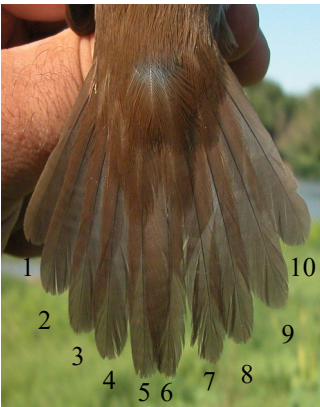

**IDENTIFICATION OF CETTI'S WARBLER (*Cettia cetti*), SAVI'S WARBLER (*Locustella luscinioides*) AND EURASIAN REED WARBLER (*Acrocephalus scirpaceus*)**

**ALL AGES**

All ages can be separated by tail pattern and bristles near the base of bill.

Cetti's Warbler: with bristles near the base of bill; rounded tail with ten feathers.

Savi's Warbler: without bristles near the base of bill; rounded tail with twelve feathers.

Eurasian Reed Warbler: with bristles near the base of bill; squared tail with twelve feathers.